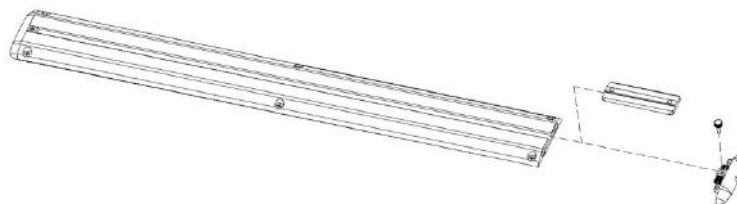

Instructions For TS-100, TS-101 and TS-102.

Parts List

#	Description	Quantity	Size	Part Number
1	Aluminum Rail	1	TS-100 32 inches	Y-101-01
1.	Aluminum Rail	1	TS-101 16 inches	Y-101-02
1.	Aluminum Rail	1	TS-102 5.5 inches	Y-101-03
2.	Rail Plastic End Cap	2		Y-101-04
3.	Socket Head Screw	1	8-32 x ½"	Z-123-79
4.	Deck Plate Screws	4 or 6		Z-123-73
5.	Thumb Screw	1	8-32 x ½"	Z-123-80
6.	Slide Mount	1		R-110-00

STEP 1: Install the rail to the deck or gunnel in your desired location using number 4 deck screws as seen in Image 1.

Image 1.

STEP 2: Remove the thumb screw and plastic end cap and insert R-110-00 slide mount into the rail as seen in Image 2. Then replace the end cap and thumb screw.

Image 2.

STEP 3: Connect the rod holder/transport rack or accessory to the slide mount with the two knobs as seen in Image 3.

Image 3.

Just loosen the knobs slightly to slide the rod holder/transport rack or accessory then re-tighten the knobs to secure.