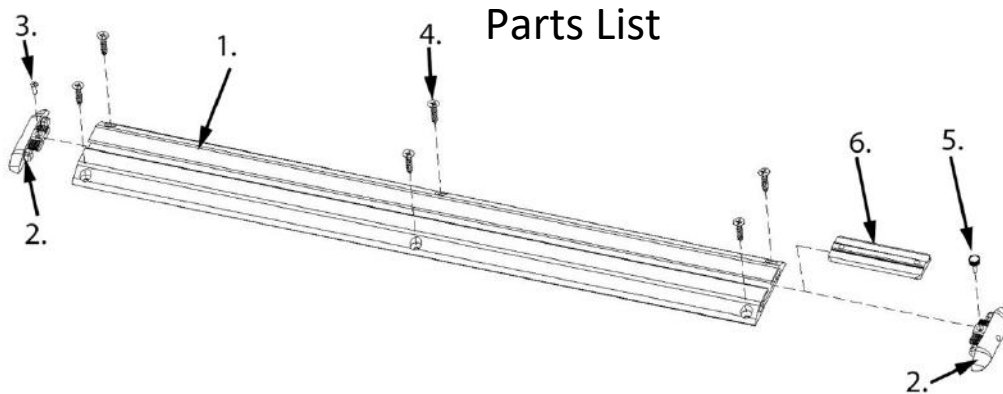

Instructions For TS-100, TS-101 and TS-102.

Parts List

#	Description	Quantity	Size	Part Number
1	Aluminum Rail	1	TS-100 32 inches	Y-101-01
1.	Aluminum Rail	1	TS-101 16 inches	Y-101-02
1.	Aluminum Rail	1	TS-102 5.5 inches	Y-101-03
2.	Rail Plastic End Cap	2		Y-101-04
3.	Socket Head Screw	1	8-32 x ½"	Z-123-79
4.	Deck Plate Screws	4 or 6		Z-123-73
5.	Thumb Screw	1	8-32 x ½"	Z-123-80
6.	Slide Mount	1		R-110-00

STEP 1: Install the rail to the deck or gunnel in your desired location using number 4 deck screws as seen in Image 1.

Image 1.

STEP 2: Remove the thumb screw and plastic end cap and insert R-110-00 slide mount into the rail as seen in Image 2. Then replace the end cap and thumb screw.

Image 2.

STEP 3: Connect the rod holder/transport rack or accessory to the slide mount with the two knobs as seen in Image 3.

Image 3.

Just loosen the knobs slightly to slide the rod holder/transport rack or accessory then re-tighten the knobs to secure.