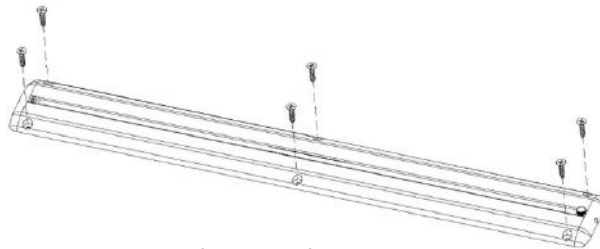

Instructions For TS-100, TS-101 and TS-102.

Parts List

#	Description	Quantity	Size	Part Number
1	Aluminum Rail	1	TS-100 32 inches	Y-101-01
1.	Aluminum Rail	1	TS-101 16 inches	Y-101-02
1.	Aluminum Rail	1	TS-102 5.5 inches	Y-101-03
2.	Rail Plastic End Cap	2		Y-101-04
3.	Socket Head Screw	1	8-32 x ½"	Z-123-79
4.	Deck Plate Screws	4 or 6		Z-123-73
5.	Thumb Screw	1	8-32 x ½"	Z-123-80
6.	Slide Mount	1		R-110-00

STEP 1: Install the rail to the deck or gunnel in your desired location using number 4 deck screws as seen in Image 1.

Image 1.

STEP 2: Remove the thumb screw and plastic end cap and insert R-110-00 slide mount into the rail as seen in Image 2. Then replace the end cap and thumb screw.

Image 2.

STEP 3: Connect the rod holder/transport rack or accessory to the slide mount with the two knobs as seen in Image 3.

Image 3.

Just loosen the knobs slightly to slide the rod holder/transport rack or accessory then re-tighten the knobs to secure.