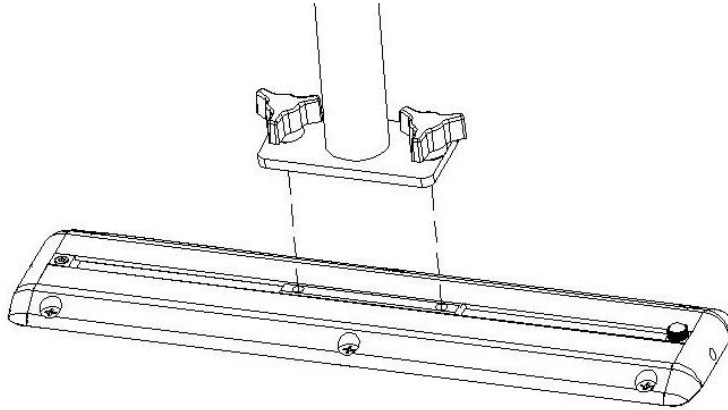

Instructions For TS-100, TS-101 and TS-102.

Parts List

#	Description	Quantity	Size	Part Number
1	Aluminum Rail	1	TS-100 32 inches	Y-101-01
1.	Aluminum Rail	1	TS-101 16 inches	Y-101-02
1.	Aluminum Rail	1	TS-102 5.5 inches	Y-101-03
2.	Rail Plastic End Cap	2		Y-101-04
3.	Socket Head Screw	1	8-32 x ½"	Z-123-79
4.	Deck Plate Screws	4 or 6		Z-123-73
5.	Thumb Screw	1	8-32 x ½"	Z-123-80
6.	Slide Mount	1		R-110-00

STEP 1: Install the rail to the deck or gunnel in your desired location using number 4 deck screws as seen in Image 1.

Image 1.

STEP 2: Remove the thumb screw and plastic end cap and insert R-110-00 slide mount into the rail as seen in Image 2. Then replace the end cap and thumb screw.

Image 2.

STEP 3: Connect the rod holder/transport rack or accessory to the slide mount with the two knobs as seen in Image 3.

Image 3.

Just loosen the knobs slightly to slide the rod holder/transport rack or accessory then re-tighten the knobs to secure.